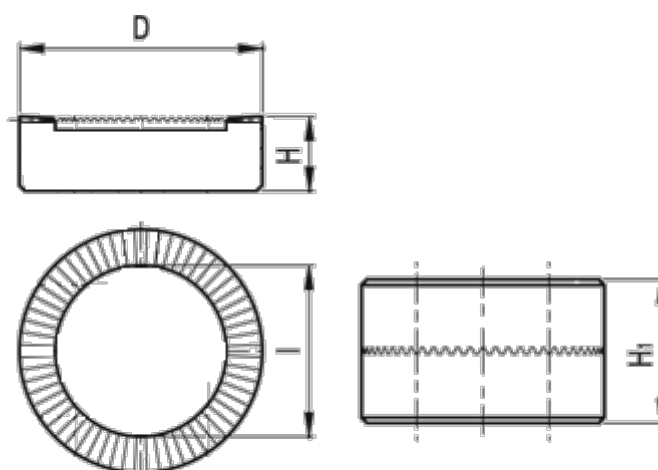

Article number: 206575370

Description: E+G Serrated locking plate
GN 187.4-40-48-E-ST

Measures

D	= 40
H +/-0.9	= 11.5
H1	= 23
I	= 30.0
Number of teeth	= 48